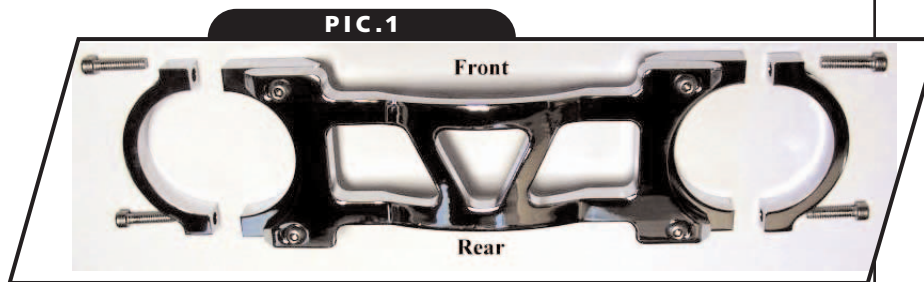

PROCEDURE

STEP 1 Using the 3/16" Allen wrench included with the kit, remove the four screws that hold the two outside clamp halves to the fork brace.

STEP 2 Using the 5/32" Allen wrench included with the kit, loosen, but do not remove the four button head screws that secure the fork brace to the remaining halves.

USE CARE NOT TO SCRATCH THE FENDER WHILE PERFORMING THE FOLLOWING STEPS.

STEP 3 Position the fork brace, cross member up, between the fork sliders so the clamp halves will clamp on the area just below the fork slider dust covers.

STEP 4 Loosely install the outside clamp halves, tighten them just enough to hold them in place.

STEP 5 By moving the fork brace from side to side and by rotating the fork slider clamps, make sure all components are square and in alignment. Snugly tighten the screws that hold the fork brace to the inside clamp halves first, then snugly tighten the screws that hold the clamp halves together.

Ride On!